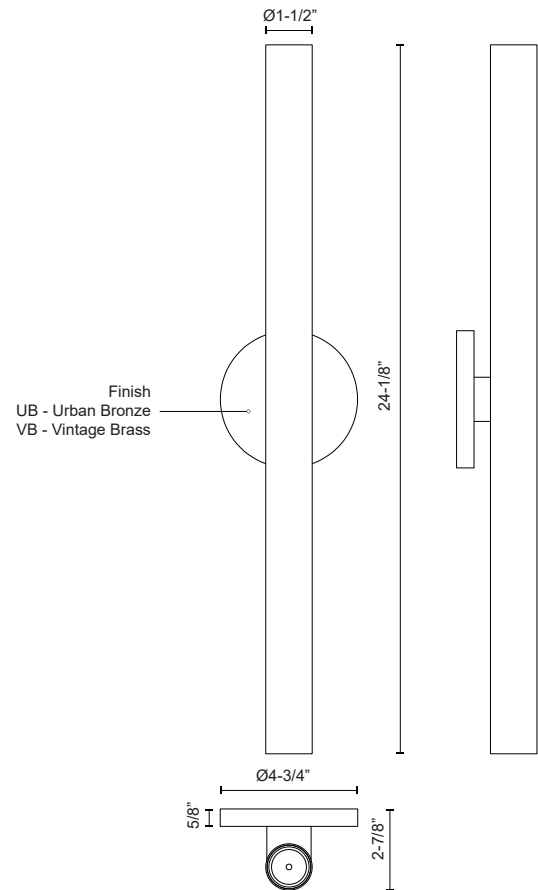

MASON WS90424

WALL

PROJECT

SPECIFICATION DETAILS

Fixture Dimensions	W1-1/2" x H24-1/8" x E2-7/8"
Height from center	12"
Light Source	LED with DC Driver
Wattage	15W
Total Lumens	990lm
Delivered Lumens	810lm*
Voltage	120V
Color Temperature	3000K
CRI (Ra)	90CRI
Optional Color Temps	2700K - 5000K Available, Minimum Order Quantities Apply
LED Rated Life	50,000 hours
Dimming	100% - 10%, TRIAC or ELV Dimmer (Not Included)
Diffuser Details	Clear Acrylic TIR Optics
Shade Details	Aluminum Baffle
ADA Compliant	Yes
Location	Dry
Illumination Direction	Up/Down
Mounting Style	Wall Mount, All Orientation
CEC Title 24 JA8	Yes, JA8-2022
Canopy Dimensions	D4-3/4" x E5/8"
Material	Aluminum + Steel
Paint Finish	UB01; VB01;

* For custom options, consult factory for details.

* For warranty information, please visit www.kuzcolighting.com/warranty

DESCRIPTION

Experience the timeless allure of our Mason lighting family, where each design reimagines the classic cylinder silhouette in captivating ways. Each Mason design is equipped with integrated LED technology and brings a touch of sophistication to your space. With exciting finishes in urban bronze or vintage brass, Mason adds a touch of luxury to modern style.

- Luxury painted finishes
- Timeless, simple style
- Integrated LED, no need for bulbs
- Perfect for living rooms, kitchens, dining rooms, and more

KUZCO

CANADA: 19054 28TH AVENUE - SURREY, BC V3Z 6M3
USA: 3035 E. LONE MOUNTAIN ROAD - LAS VEGAS, NV 89081

WWW.KUZCOLIGHTING.COM

© 2024 KUZCO LIGHTING. ALL RIGHTS RESERVED.

COMMENT